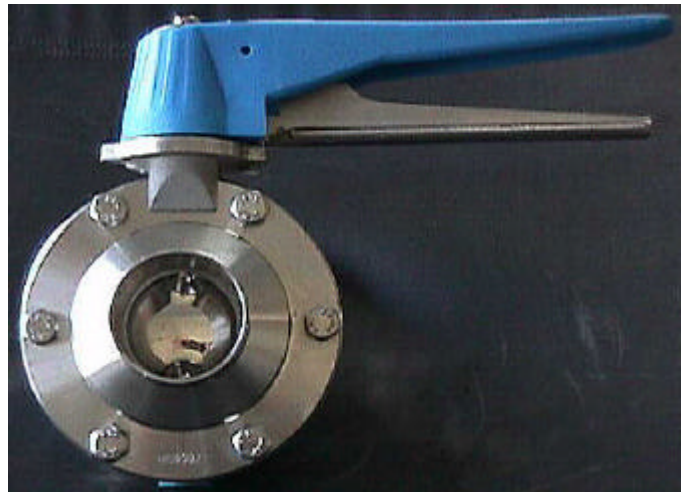

SS Dairy Fittings & Valves
From IDMC
(Actual Sample Pictures)

Exported by:

ENCON Consulting Engineers

M-28, 7th Floor, Marigold,

Krishnakeval Township,

Kondhwa Khurd,

Pune 411048-INDIA.

Tel/Fax: +91 20 26831210