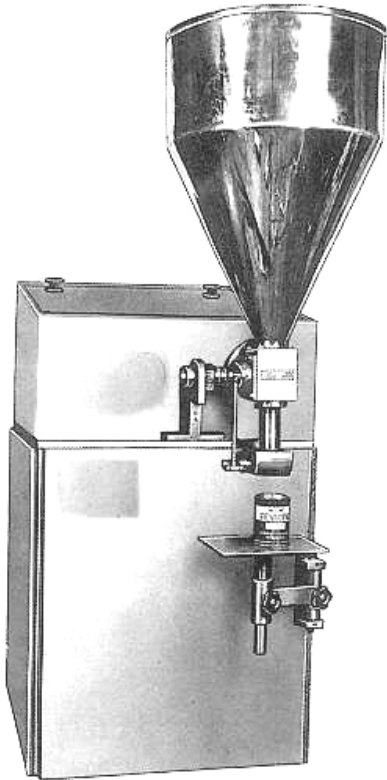

# SEMI-AUTOMATIC CUP FILLER & SEALER

## **SEMI-AUTOMATIC YOGHURT FILLING MACHINE**

- Ideal for filling small quantities of yogurt through a Semi-Automatic Filling Machine
- Easy adjustments of quantities.
- Positive cut-off value for drip free filling.
- Can handle products of various viscosities in jars, cups and containers of different sizes & shapes.

## **CUP SEALER**

- Easy location of plastic container below the heating pad.
- Effortless compression spring pressing lever during heating & sealing operation
- Easily replaceable heating pad.
- Thermostat to adjust according to thickness of aluminum foil.
- Electronic timer to set repeat operation.
- Special Brass heater plate to avoid heat Loss.