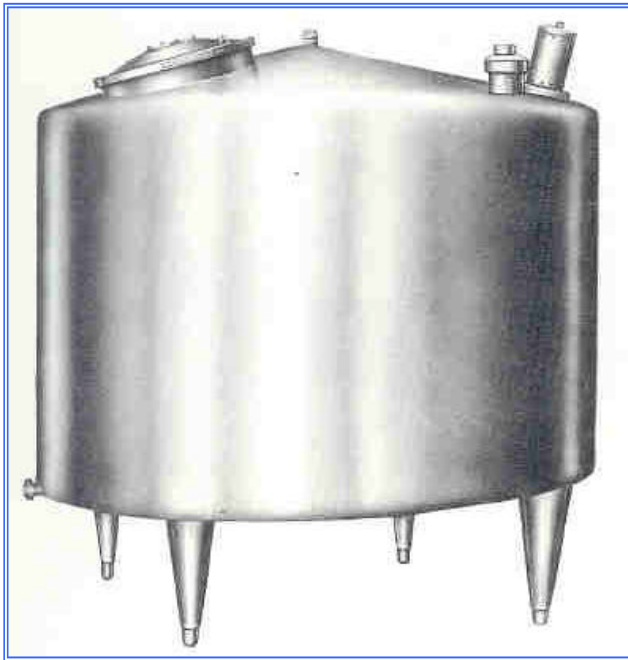

## Stainless Steel Milk Storage Tanks Plain / Insulated / Jacketted

Litres	1000	1500	2000	3000	4000	5000	6000	7000	8500	10000	12000	15000	20000
a	955	1146	1320	1432	1612	1800	1910	1943	2228	2069	2277	2450	2632
b	1691	1798	1819	2333	2358	2383	2598	2803	2691	3419	3448	3720	4243

Measurements in mm.

- Note: 1) The tank is available with propeller type agitator for correct agitation of the product.  
2) Tank can be supplied with insulation or insulation & cooling jacket.

Engineered & Exported by: