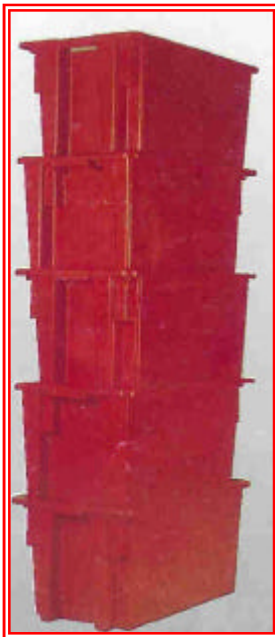

# Milk Crates

Space Saving Stackable Plastic Crates for Milk Pouch.

Capacity: 10 Liters. 1000 ml x 10 pouches  
500 ml x 20 pouches  
200 ml x 50 pouches

Dimension: Appx. Crate dim. (inside) 525 long x 230 wide x 175 high  
(Outer) 575 long x 300 wide x 175 high  
Stack height with 10 Liters of pouches + 165 mm  
Stack height without pouches during return trip +75 mm  
(Reduces space of crates while returning after delivery of milk)

Crate Picture – Red or Blue Color  
Dairy Name Printed on one or both sides as required.

Crate Picture – Stacked with Milk Pouches    Crate Picture – Stacked without Milk Pouches  
(For Five Crates on same scale)