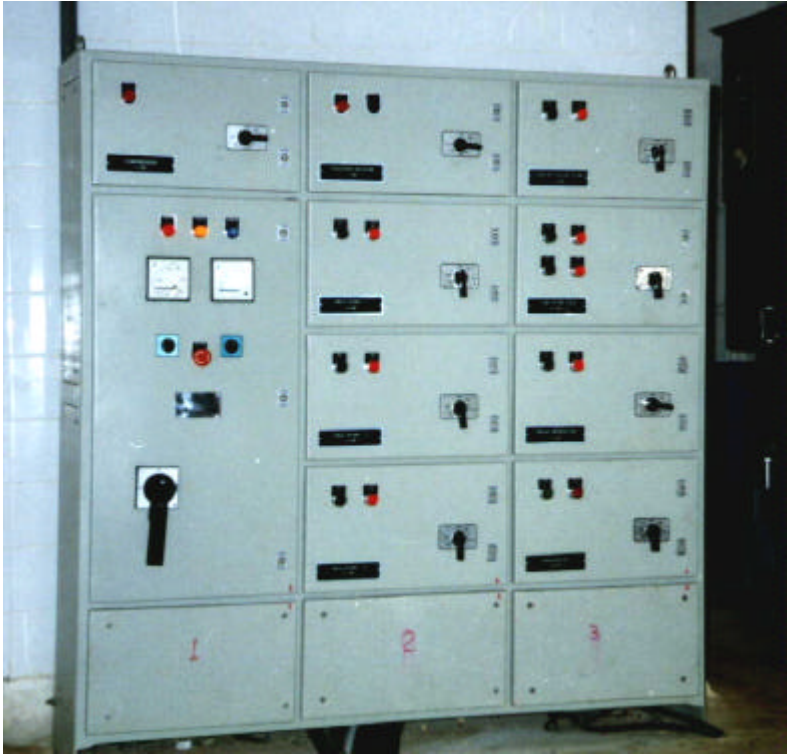

## Dairy Panel Pictures

Stainless Steel Remote Control  
Dairy Panel

Typical Motor Control Unit for All Dairy Machines.

Engineered & Exported by:

**ENCON** Consulting Engineers

M-28, 7th Floor, Marigold,

Krishnakeval Township,